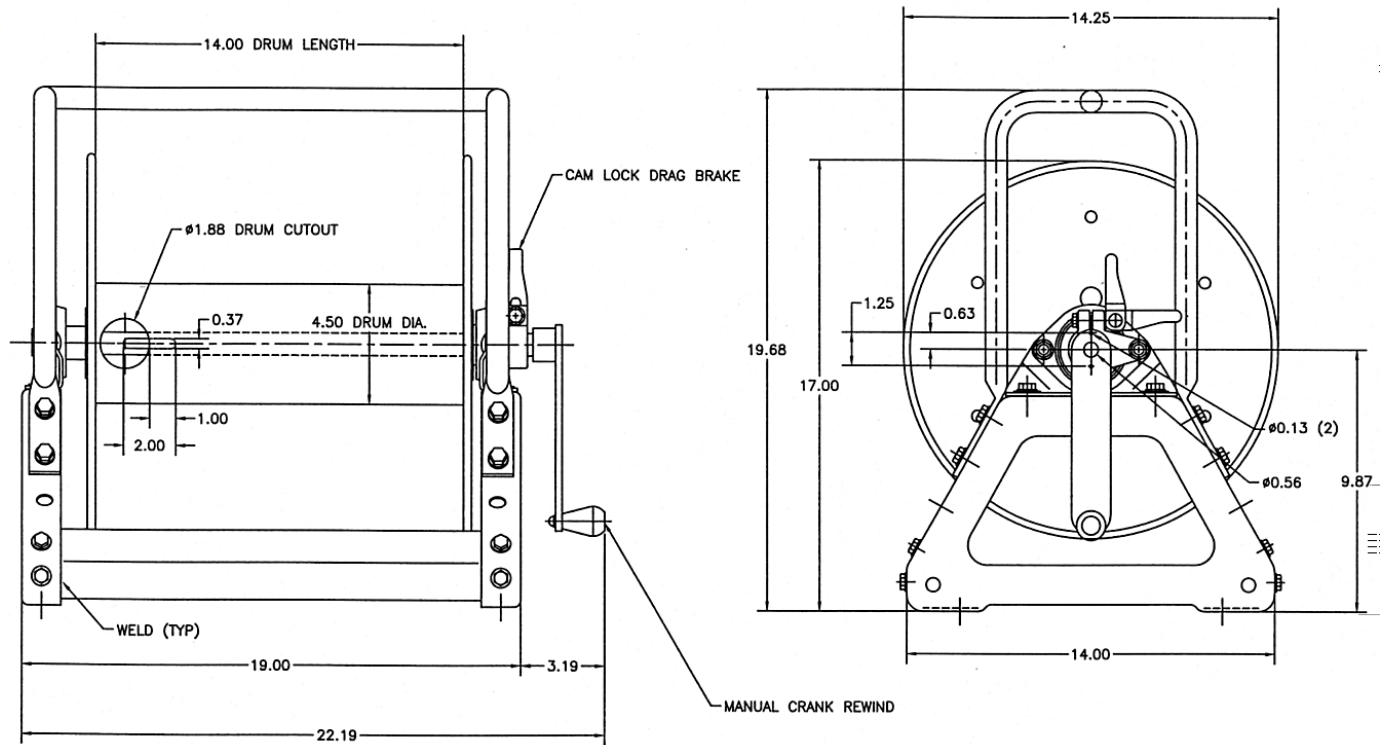

Product Specifications

LARGE STEEL REEL

Catalog Number 2214-0005

Recommended maximum capacity = 304m / 1000ft

1-307-742-8213 • 1-800-4INSITU

(International and domestic calls) (toll-free in US and Canada)

210 South Third Street • Laramie, WY 82070 USA
Telephone: 307 742 8213 • Fax: 307 721 7598