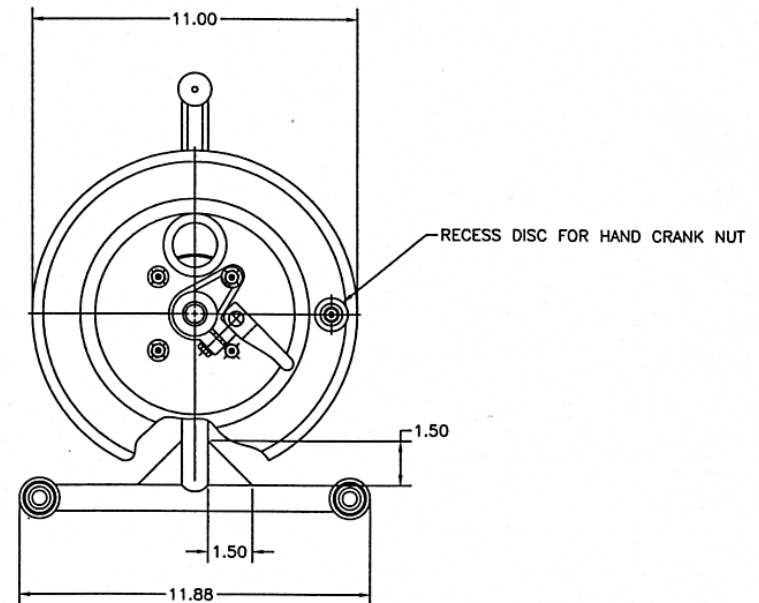

## SMALL STEEL REEL

Catalog Number 2214-0004  
Recommended maximum capacity = 91m / 300ft

**1-307-742-8213 • 1-800-4INSITU**

(International and domestic calls) (toll-free in US and Canada)

210 South Third Street • Laramie, WY 82070 USA  
Telephone: 307 742 8213 • Fax: 307 721 7598