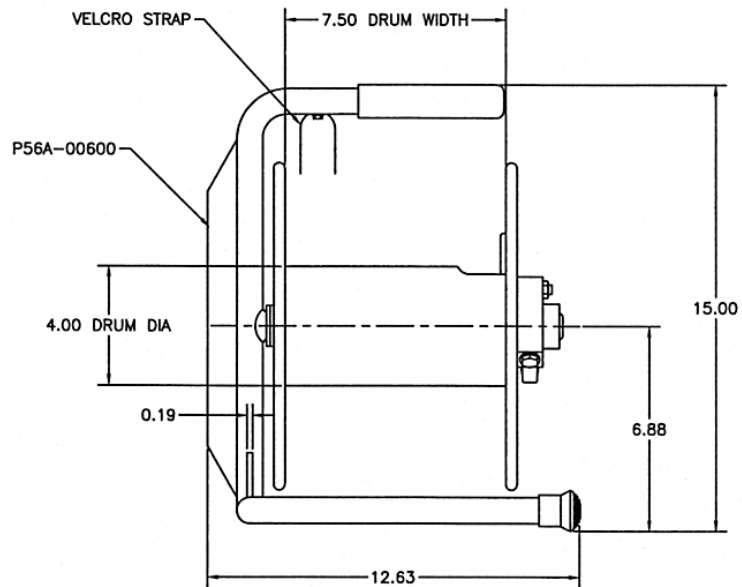

## SMALL STEEL REEL

Catalog Number 2214-0004  
Recommended maximum capacity = 91m / 300ft

**1-307-742-8213 • 1-800-4INSITU**

(International and domestic calls) (toll-free in US and Canada)

210 South Third Street • Laramie, WY 82070 USA  
Telephone: 307 742 8213 • Fax: 307 721 7598